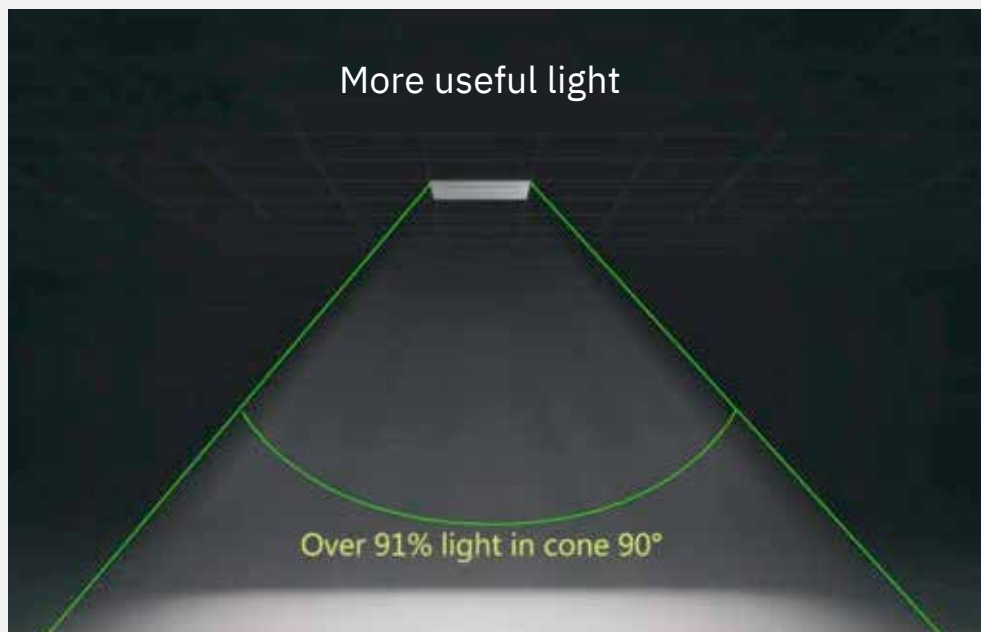

Specificaties

- Lifespan L70 %: > 50.000 hours Modular
- Design: 1 pair of light module for different frames fit all European ceiling grids
- Glare free: UGR<18
- 140lm/w with cover
- More useful light, over 90%
- Up to 65% energy savings
- Direct replacement for T8-1x36W/1x58W; T5-1x39W/1x49W
- Aluminum passive cooling,
- TcLED<61°C (Ta=25°C)
- No UV production, environment friendly
- Available for recessed or pendant model
- Warranty: 10 years