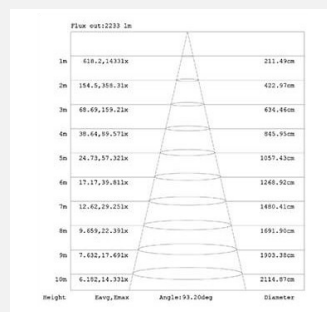

Duurzame led verlichting in bestaande armaturen

Models

Light module

- Power 8W-12W-18W-24W
- Lumen production 1120lm-1680lm-2700lm-3360lm
- Color rendering Ra >80
- voltage AC 220 - 240 V / 50/60Hz
- Beam angle 93 Deg
- Power factor 0.99
- Light Source LED SMD2835 LED
- Color temperature 3000 K - 4000 K - 5000 K - CCT
- Standard 560mm 890mm 1170mm 1470mm
- Dimming DALI or 0-10V- Bluetooth - Daylight sensor
- Sensor Microwave motion

Specificaties

- Lifespan L70 %: > 50.000 hours Modular
- Design: 1 pair of light module for different frames fit all European ceiling grids
- Glare free: UGR<18
- 140lm/w with cover
- More useful light, over 90%
- Up to 65% energy savings
- Direct replacement for T8-1x36W/1x58W; T5-1x39W/1x49W
- Aluminum passive cooling,
- TcLED<61°C (Ta=25°C)
- No UV production, environment friendly
- Available for recessed or pendant model
- Warranty: 10 years

18W

24W