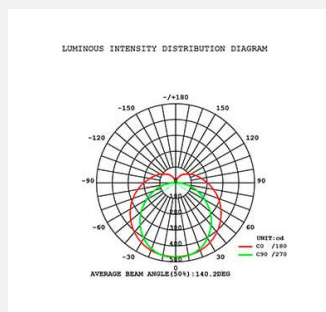

Duurzame led verlichting in bestaande armaturen

Models

Light module

- Power 8W-12W-18W-24W
- Lumen production 1120lm-1680lm-2700lm-3360lm
- Color rendering Ra >80
- voltage AC 220 - 240 V / 50/60Hz
- Beam angle 93 Deg
- Power factor 0.99
- Light Source LED SMD2835 LED
- Color temperature 3000 K - 4000 K - 5000 K - CCT
- Standard 560mm 890mm 1170mm 1470mm
- Dimming DALI or 0-10V- Bluetooth - Daylight sensor
- Sensor Microwave motion

Specificaties

- Lifespan L70 %: > 50.000 hours Modular
- Design: 1 pair of light module for different frames fit all European ceiling grids
- Glare free: UGR<18
- 140lm/w with cover
- More useful light, over 90%
- Up to 65% energy savings
- Direct replacement for T8-1x36W/1x58W; T5-1x39W/1x49W
- Aluminum passive cooling,
- TcLED<61°C (Ta=25°C)
- No UV production, environment friendly
- Available for recessed or pendant model
- Warranty: 10 years

18W

24W