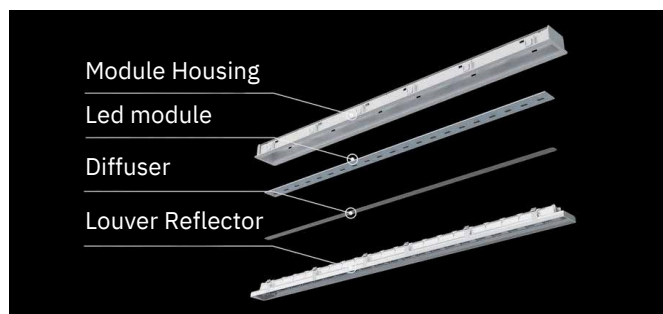

Duurzame led verlichting in bestaande armaturen

Models

Light module

- Power 8W-12W-18W-24W
- Lumen production 1120lm-1680lm-2700lm-3360lm
- Color rendering Ra >80
- voltage AC 220 - 240 V / 50/60Hz
- Beam angle 93 Deg
- Power factor 0.99
- Light Source LED SMD2835 LED
- Color temperature 3000 K - 4000 K - 5000 K - CCT
- Standard 560mm 890mm 1170mm 1470mm
- Dimming DALI or 0-10V- Bluetooth - Daylight sensor
- Sensor Microwave motion